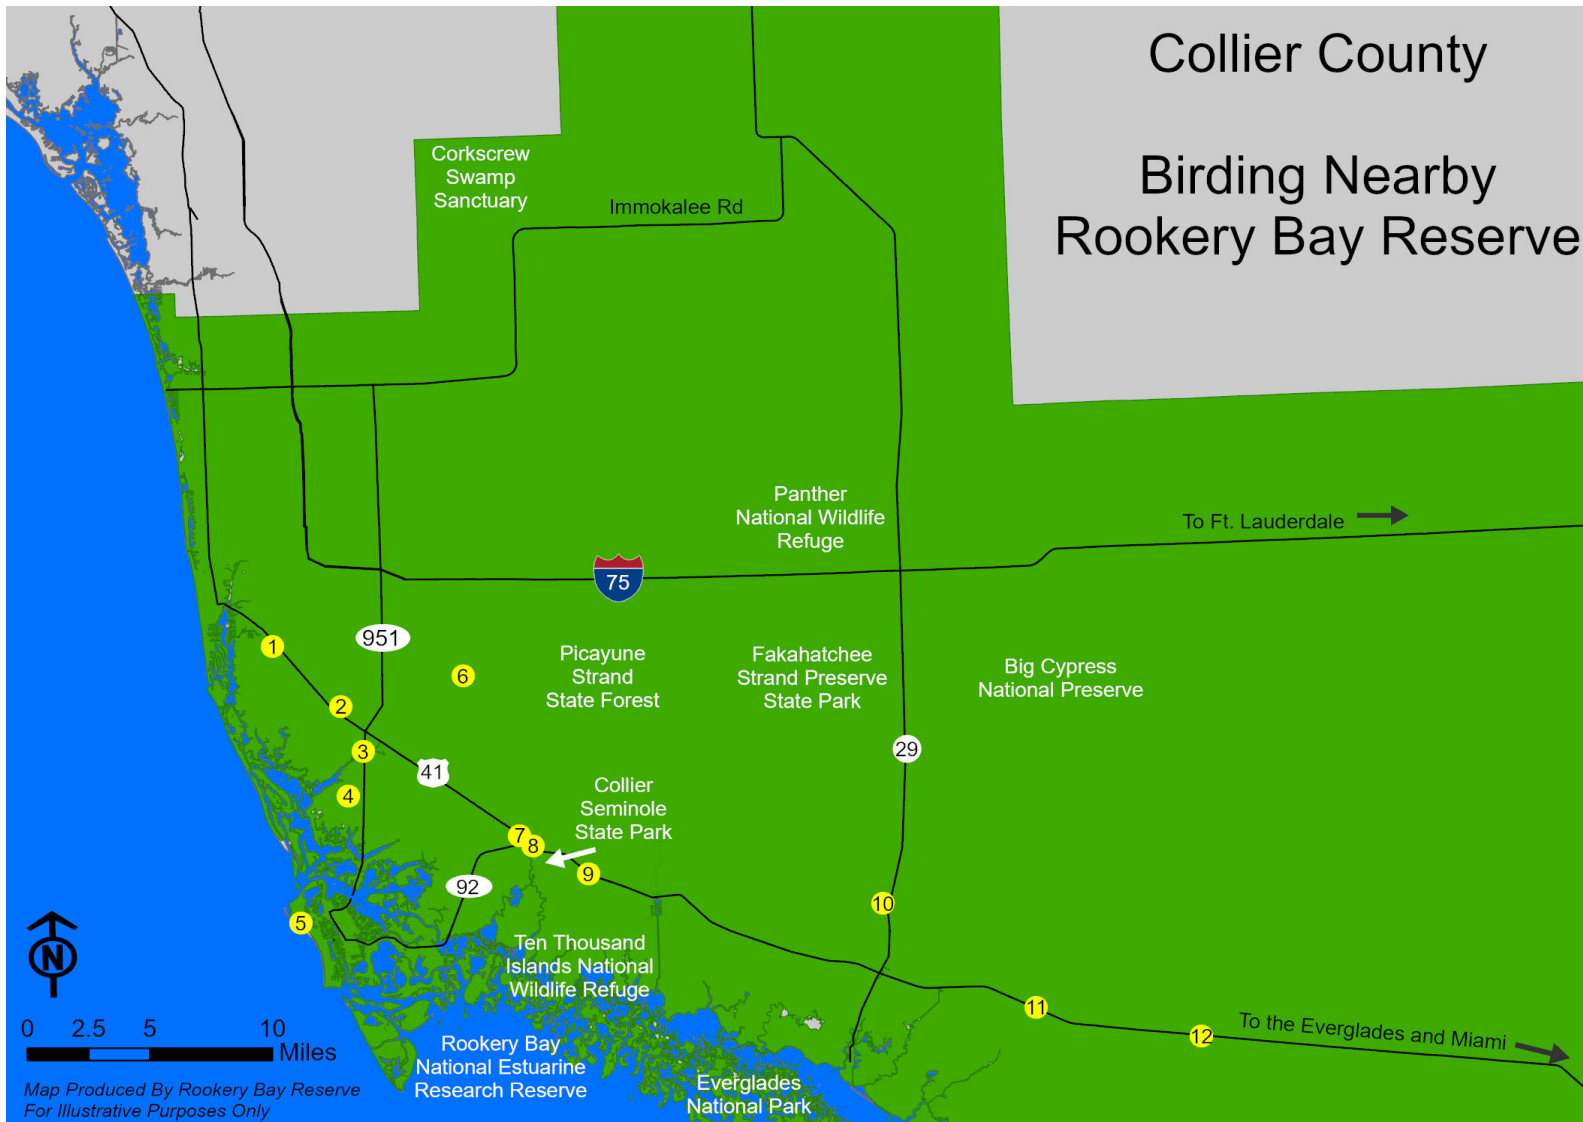

Birding Nearby

1. Sugden Regional Park

4284 Avalon Dr, Naples, FL 34112

2. Eagle Lakes Community Park

11565 Tamiami Trail E, Naples, FL 34113

3. Rookery Bay Environmental Learning Center \$\$

300 tower Rd, Naples, FL 34113

4. Briggs Boardwalk

Shell Island Road, Naples, FL 34113

5. Tigertail Beach \$\$

400 Hernando Drive, Marco Island, FL 34145

6. Picayune Strand Sabal Palm Trail

Sabal Palm Rd, Naples, FL 34114

7. Prairie Hammock Trail

US-41

8. Collier-Seminole State Park \$\$

20200 Tamiami Trail E, Naples, FL 34114

9. 10,000 Islands NWR Marsh Trail 22241

Tamiami Trail E, Naples, FL 34117

10. Fakahatchee Strand

137 Coast Line Dr, Copeland, FL 34137

11. H.P. Williams Roadside Park 12580 Turner

River Rd, Ochopee, FL 34141

12. Kirby Storter Roadside Park

48900 Tamiami Trail E, Ochopee, FL 34141

**\$\$ indicates there may be a fee*